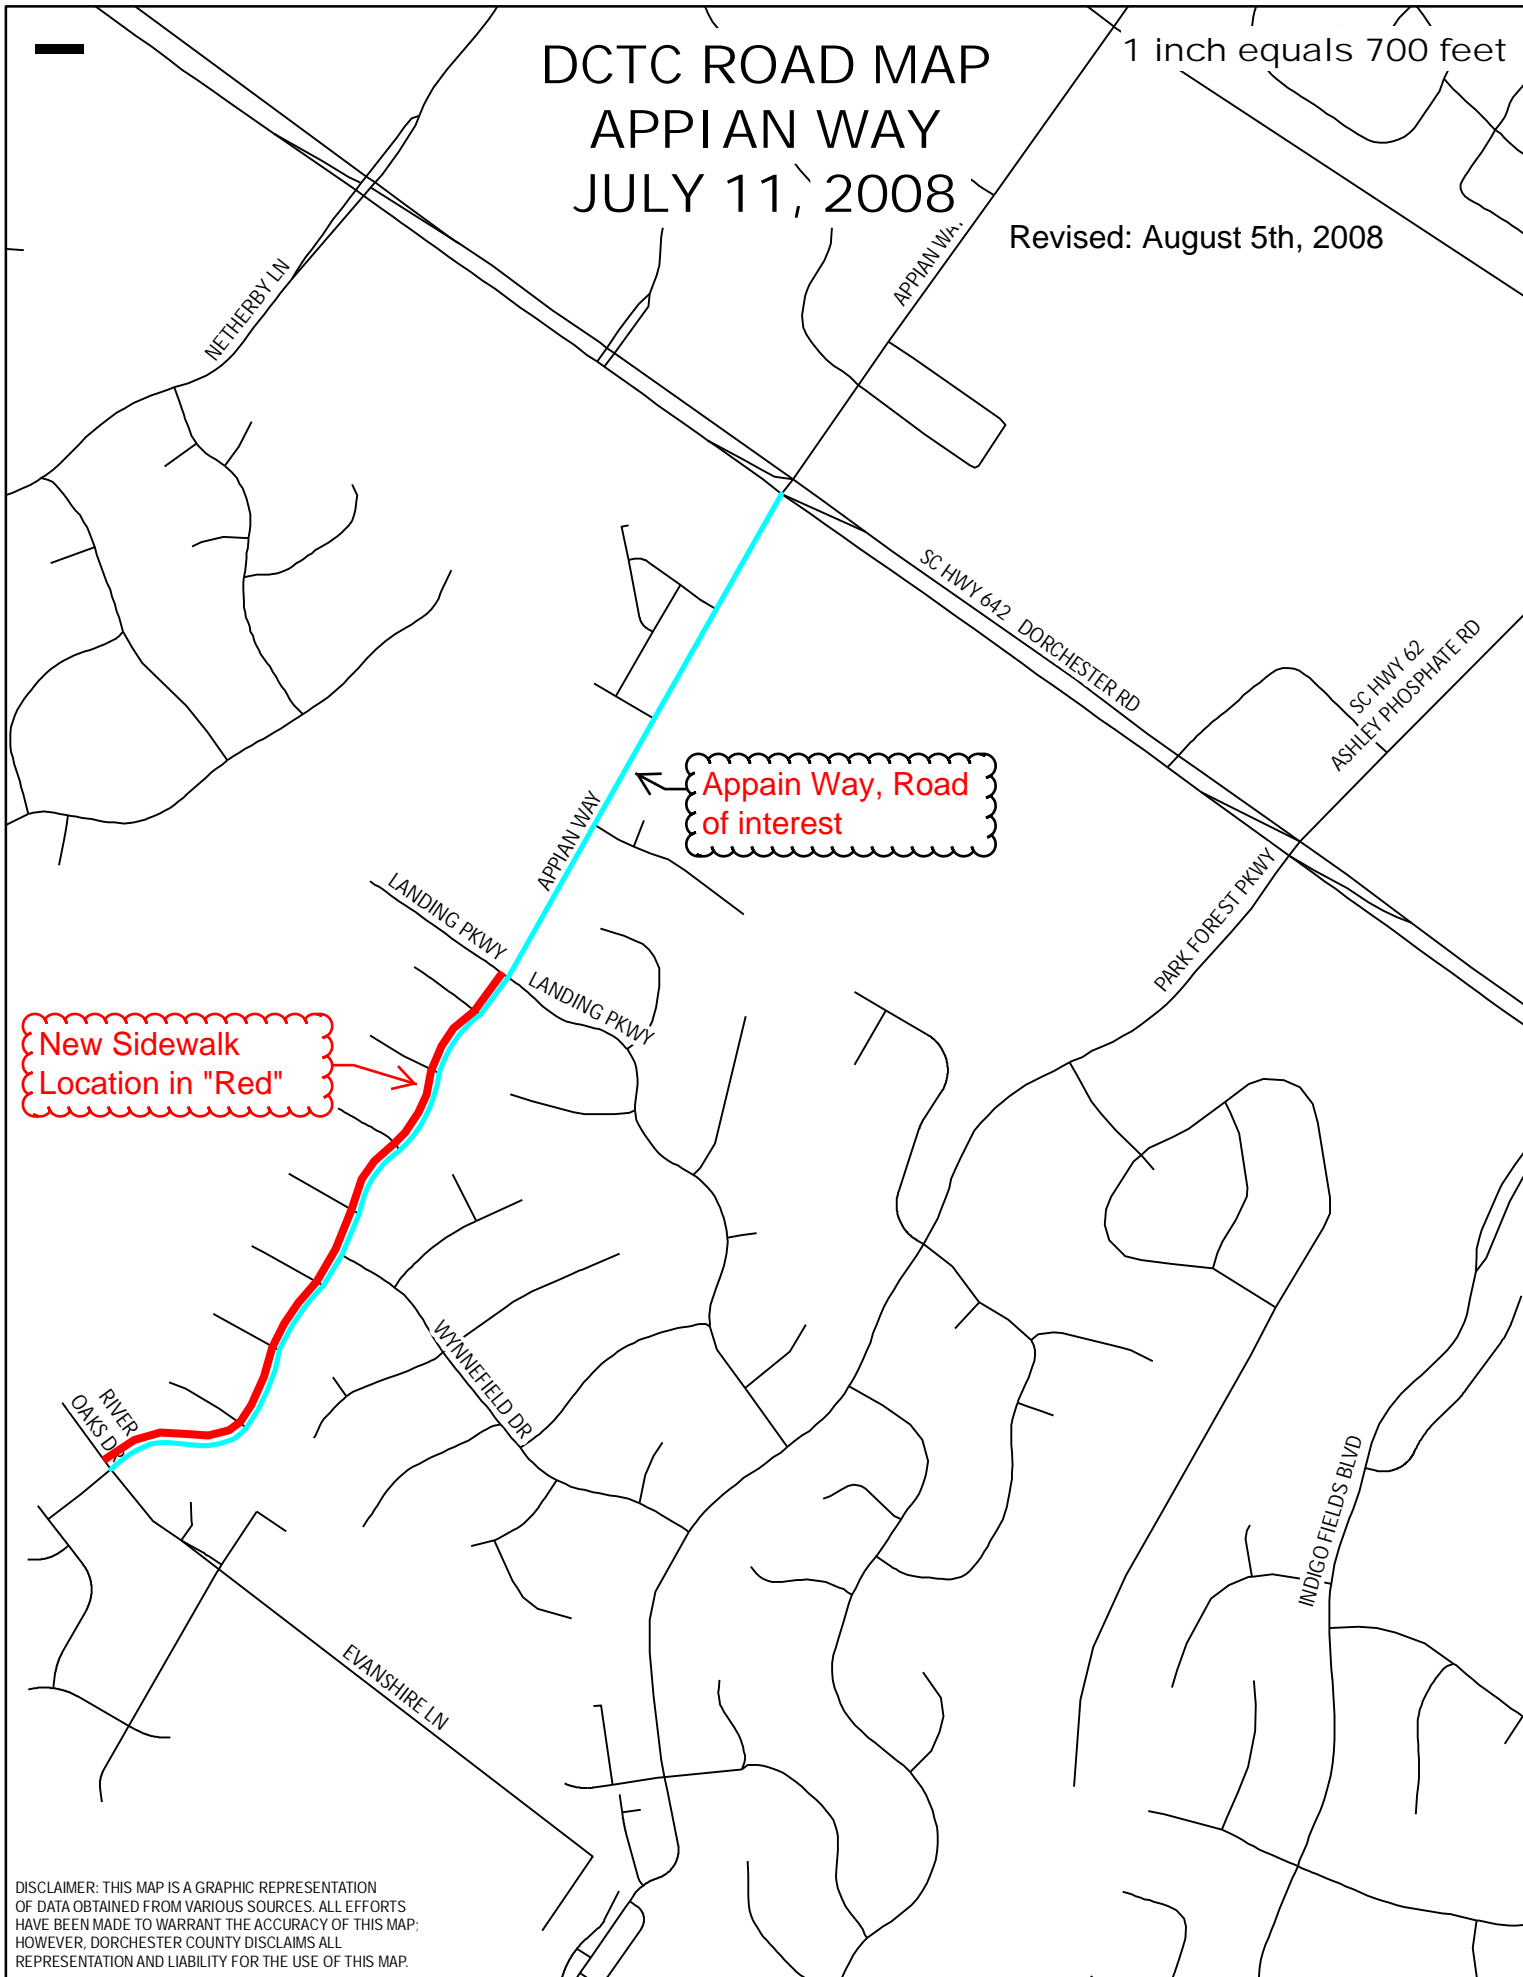

DCTC ROAD MAP APPIAN WAY JULY 11, 2008

1 inch equals 700 feet

Revised: August 5th, 2008

New Sidewalk
Location in "Red"

Appain Way, Road
of interest

DISCLAIMER: THIS MAP IS A GRAPHIC REPRESENTATION OF DATA OBTAINED FROM VARIOUS SOURCES. ALL EFFORTS HAVE BEEN MADE TO WARRANT THE ACCURACY OF THIS MAP; HOWEVER, DORCHESTER COUNTY DISCLAIMS ALL REPRESENTATION AND LIABILITY FOR THE USE OF THIS MAP.